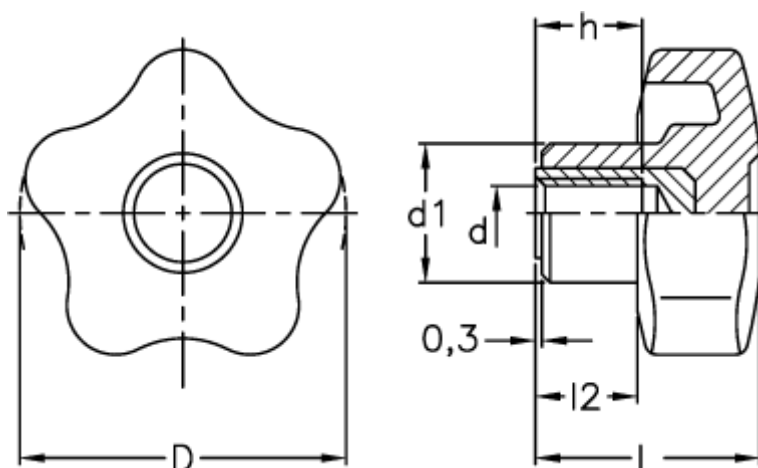

Data Sheet

Article number: 23020698139

Description: E+G Lobe knob
VCT.25 B-M6-C9, black cap

Measures

D	= 25
d1	= 13
d 6H	= M6
h	= 10
L	= 19
l2	= 8